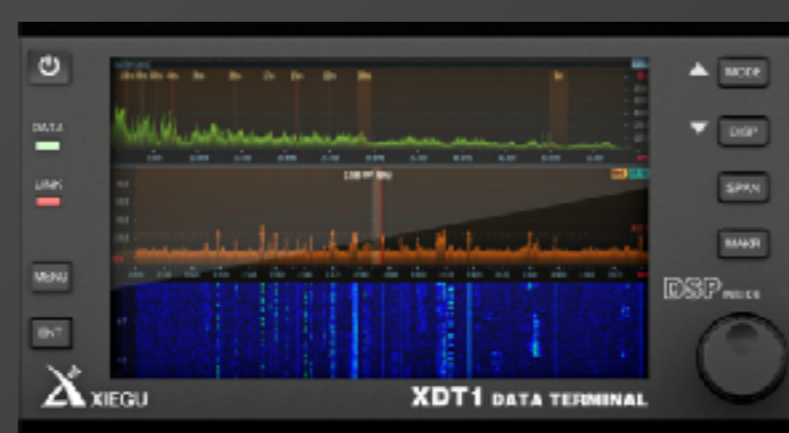

XTD1 Panadapter with spectrum and waterfall (available fall 2018)

CE-19 Expansion port

www.pileupdx.com
info@pileupdx.com
+46-70 029 4780

PILEUP
PILEUPDX.COM